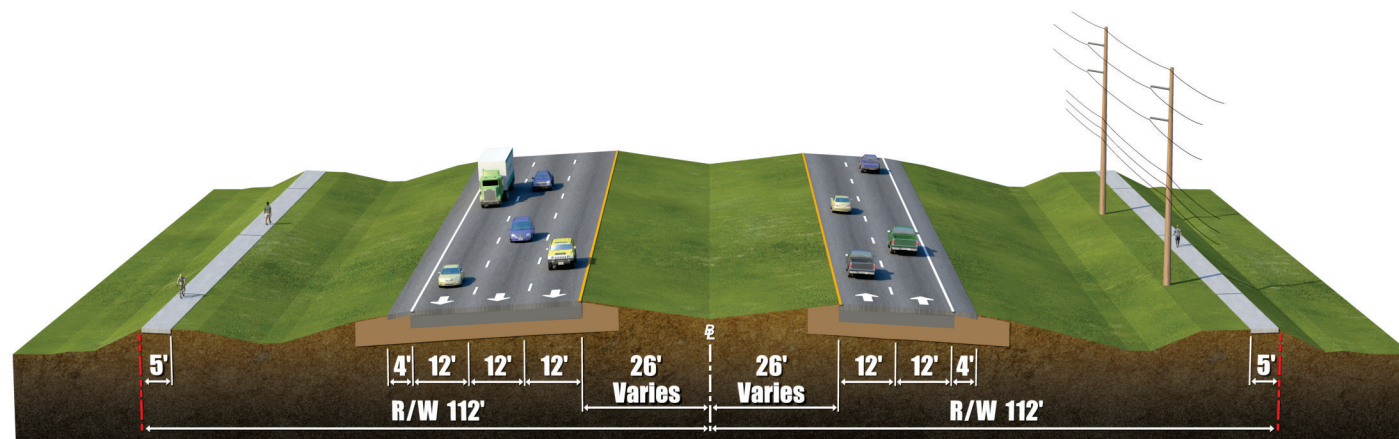

Polynesian Isle Boulevard To World Center Drive
 Posted Speed Limit: 50 mph

Calypso Cay Way To Polynesian Isle Boulevard
 Posted Speed Limit: 50 mph

Kyngs Heath Road To Calypso Cay Way
 Posted Speed Limit: 50 mph

U.S 192 To Kyngs Heath Road
 Posted Speed Limit: 45 mph